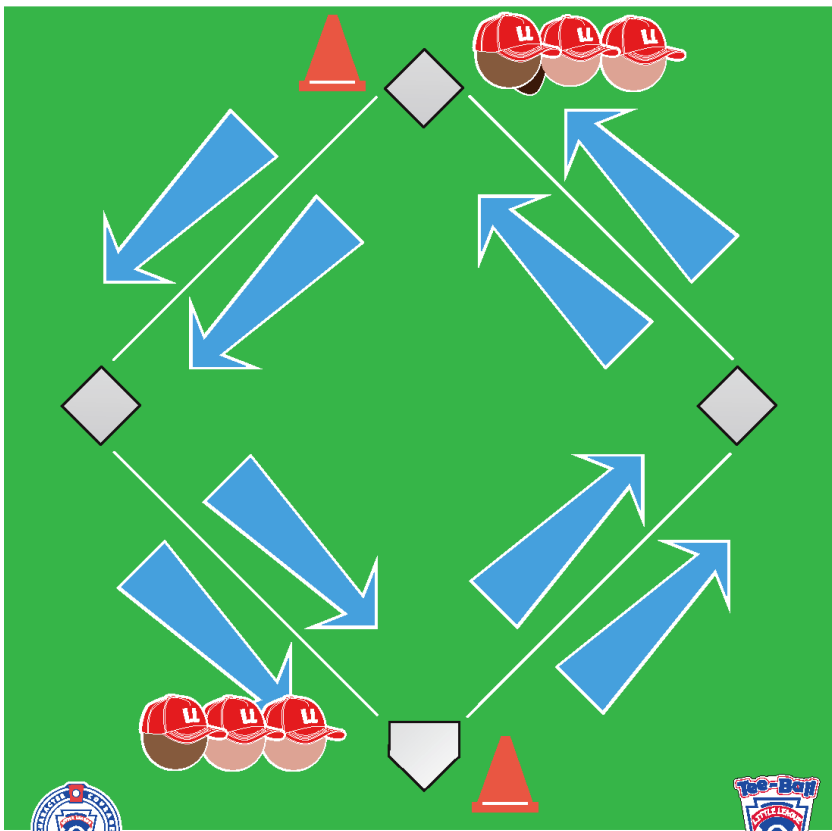

Run the Bases Relay [Add to favorites](#)

TEE BALL PRACTICE

#5 RUN THE BASES RELAY

- The players are divided into two teams. One team lines up at second base and the other team lines up at home plate. Each line should be out of the way of the base paths.
- On "go", the first player in line at second base runs around the bases back to second base while, at the same time, the player at home runs around the bases back to home plate. Once the players arrive back to their team's line they tag the next player to continue the race.
- The first team finish is the winning team.